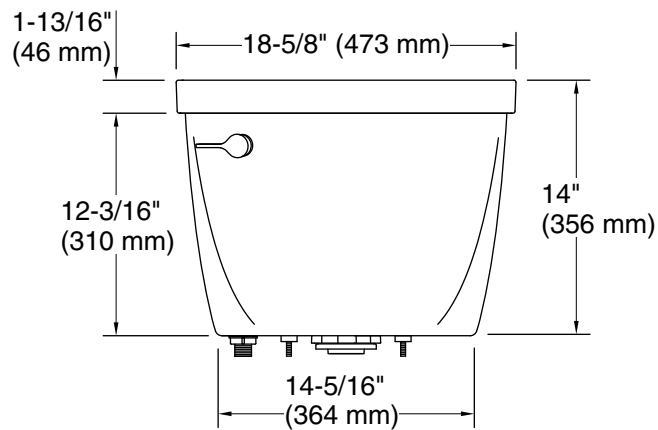

Features

- 1.6 gpf (6.0 lpf)
- Left-hand Polished Chrome trip lever
- Combines with the K-31588 or K-31589 bowl to create a complete K-31620 or K-31640 Cimarron™ toilet

Technology

- AquaPiston™ canister optimizes the flow out of the tank, harnessing gravity and the natural powerful reducing cascade of water to increase the power and effectiveness of the flush
- Easy-to-flush canister design requires less force to actuate than a 3" (76 mm) flapper, and has 90% less exposed seal material which resists conditions that cause wear, tear, shrinkage and swelling

Technical Information

All product dimensions are nominal.

Toilet type: Bowl-mount
Flush type: AquaPiston
Rough-in: 12" (305 mm)

Notes

Install this product according to the installation instructions.