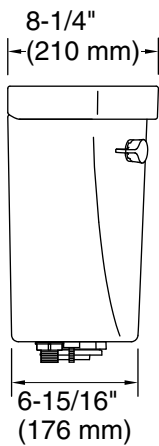

Features

- 1.6 gpf (6.0 lpf)
- Left-hand Polished Chrome trip lever
- Combines with the K-31588 or K-31589 bowl to create a complete K-31620 or K-31640 Cimarron™ toilet

Technology

- AquaPiston™ canister optimizes the flow out of the tank, harnessing gravity and the natural powerful reducing cascade of water to increase the power and effectiveness of the flush
- Easy-to-flush canister design requires less force to actuate than a 3" (76 mm) flapper, and has 90% less exposed seal material which resists conditions that cause wear, tear, shrinkage and swelling

Codes/Standards

ASME A112.19.2/CSA B45.1

KOHLER® One-Year Limited Warranty

See website for detailed warranty information.

Available Colors/Finishes

Color tiles intended for reference only.

Color	Code	Description
	0	White
	96	Biscuit
	95	Ice™ Grey
	7	Black Black™

Technical Information

All product dimensions are nominal.

Toilet type: Bowl-mount
Flush type: AquaPiston
Rough-in: 12" (305 mm)

Notes

Install this product according to the installation instructions.